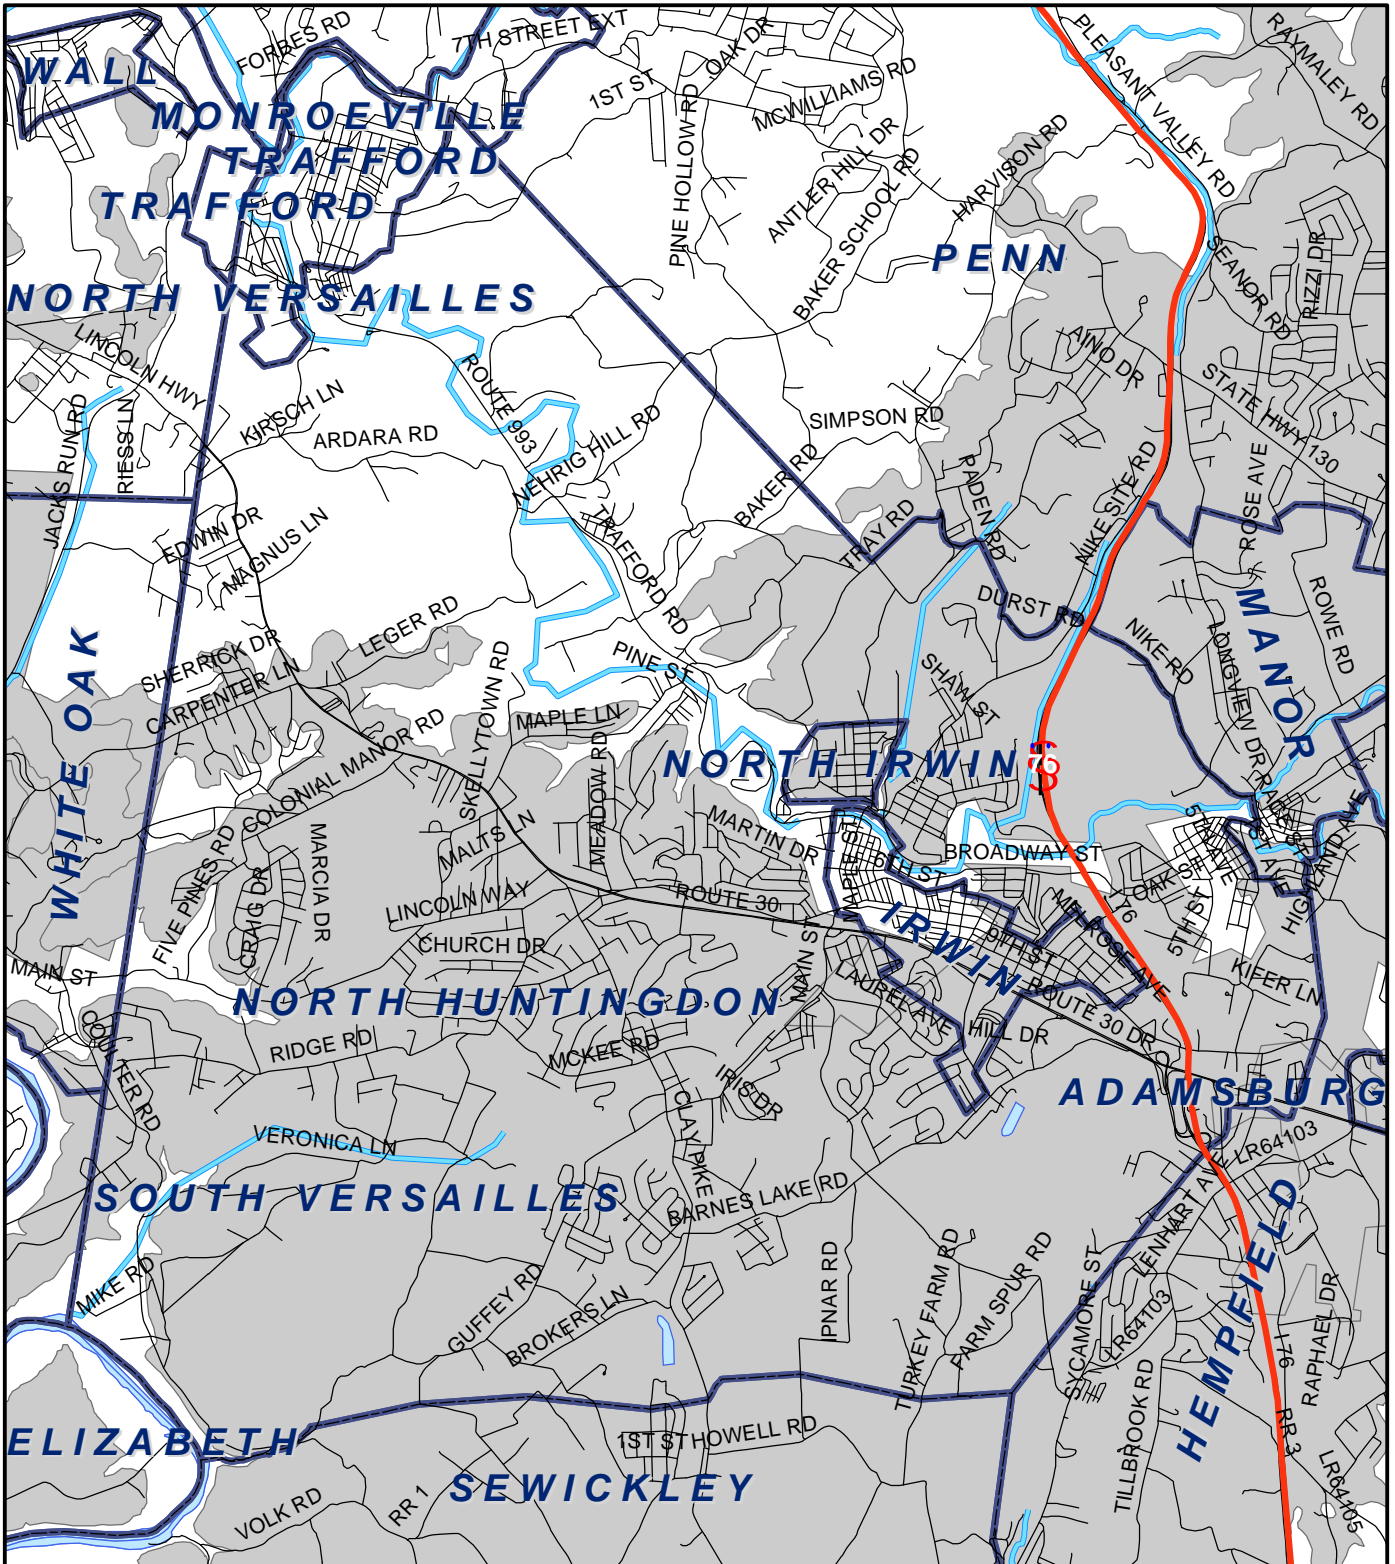

North Huntingdon Twp, Westmoreland County

Legend

- Municipality Boundary
- Undermined Area

This map was prepared using information considered to be the best historical data available.

The Department cannot verify the accuracy or completeness of this information.